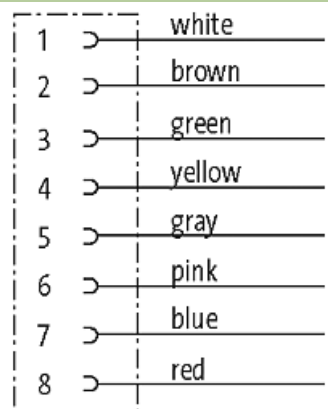

General data

Temperature range -25...+85 °C

Commercial data

country of origin	DE
customs tariff number	85444290
EAN	4048879557757
eClass	27279220
Packaging unit	1

Sketch

Product may differ from image