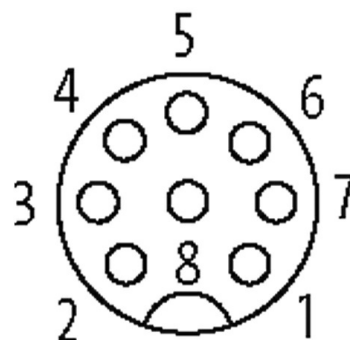

M12 female receptacle A-cod. front mount

wires 8x0.25 1,5m

Flange female
M12, 8-pole
Front mounting
with multi-strand wire**Illustration**

Female

Product may differ from Image

Approvals

**Form**

Form 17181

Cables

Cable number	973
No./diameter of wires	8 × 0.25 mm ²
Wire isolation	PUR (wh, br, gn, ye, gr, pk, bl, rd)
Outer Ø	1.25 mm ±5%
Bend radius (fixed)	10 × outer Ø
Temperature range (fixed)	-40...+90 °C
Temperature range (mobile)	-25...+90 °C

Technical Data

Operating voltage	max. 30 V AC/DC
Rated surge voltage	0.8 kV
Operating current per contact	max. 2 A
Locking of ports	Screw thread (M12×1 mm) recommended torque 0.6 Nm, self-securing
Protection	IP67 inserted and tightened (EN 60529)
Protection NEMA	3, 4, 6P (UL 50E)

General data

Temperature range -25...+85 °C

Commercial data

country of origin	DE
customs tariff number	85444290
EAN	4048879557757
eClass	27279220
Packaging unit	1

Sketch

Product may differ from image