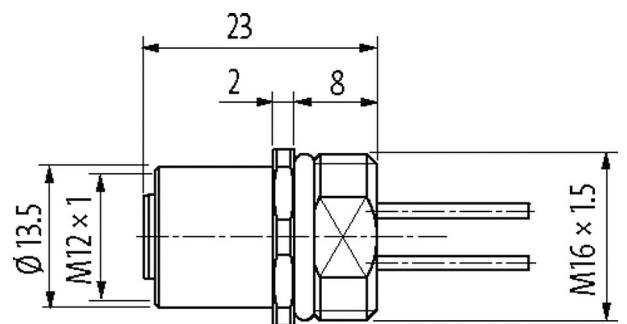

M12 female receptacle A-cod. front mount

wires 8x0.25 1,5m

Flange female
M12, 8-pole
Front mounting
with multi-strand wire**Illustration**

Female

Product may differ from Image

Approvals

**Form**

Form 17181

Cables

Cable number	973
No./diameter of wires	8 × 0.25 mm ²
Wire isolation	PUR (wh, br, gn, ye, gr, pk, bl, rd)
Outer Ø	1.25 mm ±5%
Bend radius (fixed)	10 × outer Ø
Temperature range (fixed)	-40...+90 °C
Temperature range (mobile)	-25...+90 °C

Technical Data

Operating voltage	max. 30 V AC/DC
Rated surge voltage	0.8 kV
Operating current per contact	max. 2 A
Locking of ports	Screw thread (M12×1 mm) recommended torque 0.6 Nm, self-securing
Protection	IP67 inserted and tightened (EN 60529)
Protection NEMA	3, 4, 6P (UL 50E)

General data

Temperature range -25...+85 °C

Commercial data

country of origin	DE
customs tariff number	85444290
EAN	4048879557757
eClass	27279220
Packaging unit	1

Sketch

Product may differ from image